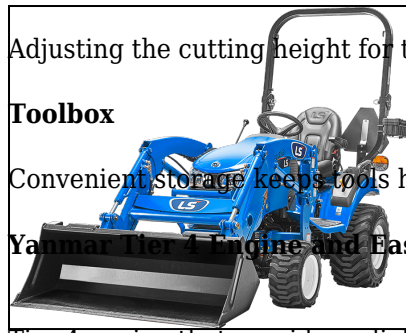

The MT1 Sub-compact incorporates a user-friendly ergonomic design into a robust and quality tractor. The MT1 standard features provide the most comfortable operator experience and versatility position for backhoe use.

LS MT125 Features -

4WD (Front Wheel Mechanical Assist)

The MT125-24.7HP Sub-Compact Tractor features 4WD so you can get all your heavy duty pulling with no scuff. Go from 2WD to a 4WD with a simple move of a lever.

Dual Pedal, 2 Range HST

Our MT125 model features the highly preferred dual pedal. Easier and more comfortable than rocker pedals and smoother switch.

Independent PTO

Easiest PTO to operate that can be turned on or off with a switch.

PTO Selector Switch

Allows you to select the rear-PTO, mid-PTO or both.

Standard Mid PTO

2000 RPM Mid PTO for optional 60" mid-mount mower or 50" front mount snow blower.

Standard Hydrostatic Power Steering

Ditch the mechanical link—introducing hydrostatic power steering for ultimate flexibility, parts costs, and assemble-ability. This feature makes turning easier, improves control and reduces fatigue.

Standard Foldable ROPS

Introducing foldable ROPS for storage allowance in low clearance buildings or sheds.

3-Point Hitch

Category 1 with a hitch lift capacity of 966 lbs. is smooth and responsive.

Ergonomically Designed 3-Point Hitch Controls

Easily accessible for maximum comfort and convenience with hydraulic position control.

LS Tractor MT125 Sub-Compact Tractor w/ Backhoe

[Read More](#)

SKU:LS-MT125-BH

Price:$28110

Categories:[LS Tractors](#)