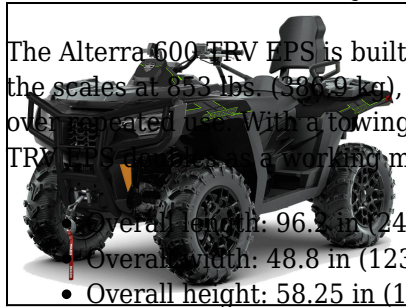

Dimensions and Utility

Overall length: 96.2 in (244.4 cm)

Overall width: 48.8 in (123.9 cm)

- Overall height: 58.25 in (148 cm)
- Weight (dry): 853 lbs. (386.9 kg)
- Towing capacity: 1,050 lbs (476 kg)
- Hitch: Standard 2-in. Receiver
- Front rack capacity: 100 lbs (45.4 kg)
- Rear rack capacity: 200 lbs (90.7 kg)

Product Description

- Total rider and cargo capacity: 600 lb (272.1 kg)

Arctic Cat Alterra 600 TRV EPS 2027 597cc ATV Features and Technology

Built for two, the Arctic Cat Alterra 600 TRV delivers power, balance, control and comfort, letting you and your passenger conquer the trail together. The Arctic Cat Alterra 600 TRV EPS carries on Arctic Cat's long tradition of building purpose-driven off-road machines with the engineering quality and feature depth that experienced riders expect from the brand. Whether you are a first-time rider looking for an approachable platform to learn on or a seasoned enthusiast seeking dependable performance on weekend trail runs, the Arctic Cat Alterra 600 TRV EPS delivers a well-rounded experience.

Its combination of 597cc displacement, cvt drivetrain, two-up seating and rugged chassis construction makes it a competitive choice in the two-up ATV segment. With Arctic Cat backing, the Alterra 600 TRV EPS benefits from decades of powersports engineering knowledge and an extensive dealer and support network across North America.

- Instrumentation: Multifunctional Digital Gauge

The Arctic Cat Alterra 600 TRV EPS is designed with two-up riding in mind, offering a tandem seating position for riders who prefer to share the trail experience. It is a strong option for couples, friends, or parent-and-child riders who want a single machine capable of carrying both occupants comfortably. The extended chassis and additional rear seating position do not compromise handling, making it a practical and enjoyable choice for recreational trail rides and longer day trips. The Arctic Cat Alterra 600 TRV EPS comes with a 12 Months warranty.